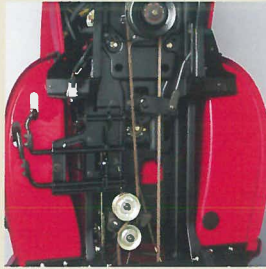

## 2600 Series Lawn Tractor

When it comes to having a great looking lawn, leave everything to the Massey Ferguson® 2600 Series Lawn Tractor. The cutting quality of the mower deck leaves your lawn looking beautiful, and the Automatic Controlled Traction™, infinite height-of-cut and electric PTO provide a best-in-class mowing experience.

Change ground speed and direction quickly with easy and intuitive foot controls. It's just like driving a car. Find the speed you want and stay there with the convenient cruise control.

The height-of-cut adjustment allows you to set the mower deck to the exact cutting height you need. The dash-mounted switch allows adjustments on-the-go to meet changing conditions.

The heavy-duty 12-gauge welded steel frame is rugged and will deliver years of dependable performance.

Foot-controlled acceleration with cruise control

Automatic Controlled Traction™

18" turning radius

Pivoting cast-iron front axle

12-gauge welded steel frame

Easy-adjust, 18" high-back

Electric PTO

Hour meter